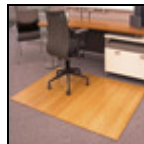

AMERICAN FLOOR MATS walk well

152 Rollins Avenue #102
Rockville, MD 20852
800-762-9010
240-780-3309 (f)
<http://www.americanfloormats.com>

Bamboo Chair Mats – 3/16” Thick

Bamboo Chair Mats meld fashion with efficiency. These stylish bamboo mats add a nature-like feel to any work area while working to protect floors and improve chair movement.

- Felt backing keeps these mats firmly in place on all hard floors and plush carpeting 4/16" thick or less.
- Heated in a kiln oven to the ideal moisture content to prevent warping and cracking.
- Comes in 3/16" (5 mm) thickness with 2" wide slats and rolls up for storage.

NOTE: A "lip" is the tongue that extends from the mat which covers the floor area under the desk. The dimensions of mats with a lip are listed below in the pricing chart. The dimensions are the total size of the mats including the lip.